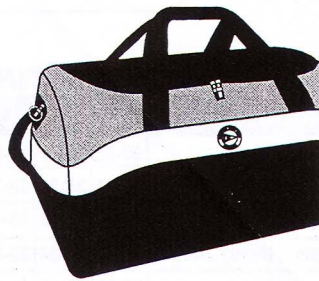

FANSHAWE YACHT CLUB

2009 Spring/Summer

BRUSHED COTTON CAP

Tri-coloured cap, structured low profile, pre-curved peak, fabric strap with buckle.

Style #HE4026
ONE SIZE \$13.00

Colour: Navy with Red/White
Design #2

BRUSHED COTTON CAP

Tri-coloured cap, structured low profile, pre-curved peak, fabric covered short touch strap.

Style #HE4199
ONE SIZE \$13.00

Colour: Navy with Red Peak
Design #2

SPORT BAG

U-shaped zipper, gusseted end pockets with vent holes, zipped down side pocket